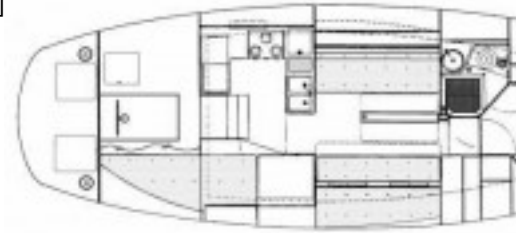

DE38 Line Drawings

[caption id="attachment_209" align="alignnone" width="300" caption="DE38 Ketch"]

[/caption]

[caption id="attachment_612" align="alignnone" width="232" caption="DE 38 Schooner Rig Drawing Large"]

[/caption]

[caption id="attachment_207" align="alignnone" width="228" caption="DE38 Schooner under sail"]

[/caption]

[caption id="attachment_208" align="alignnone" width="255" caption="DE38 Cutter Rig"]

[/caption]

[caption id="attachment_204" align="alignnone" width="300" caption="DE 38 Cutaway Profile"]

[/caption]

[caption id="attachment_206" align="alignnone" width="300" caption="Boat Plan View"]

[/caption]